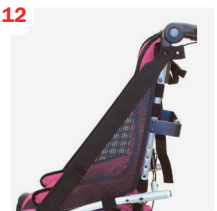

Convaid Rodeo

The Convaid Rodeo is a popular pediatric tilt-in-space wheelchair that is convenient, lightweight and folds compactly. The Rodeo provides up to 45° of adjustable tilt that offers pressure relief and upper body support.

Growth capabilities

Lightweight and durable

Individual positioning

Accessories

Extended Headrest Cover

Headwings

3-pt positioning belt

Reducer seat insert

Rain cover and Mosquito net

Full torso vest

Calf panel

H-harness with padded covers

Thigh support

Foot positioners

Upper extremity support surface (clear tray)

Solid/Mesh side panels