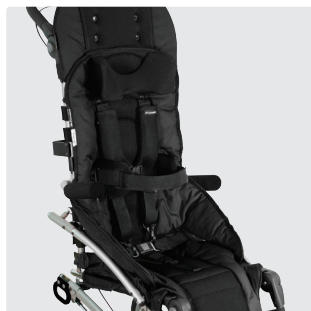

Convaid Rodeo

The Convaid Rodeo is a popular pediatric tilt-in-space wheelchair that is convenient, lightweight and folds compactly. The Rodeo provides up to 45° of adjustable tilt that offers pressure relief and upper body support.

This tilt-in-space Rodeo is fully customizable to meet user's specific therapeutic needs and provides growth option through its adjustable seat depth feature.

Rodeo's Cordura upholstery comes in a wide selection of colors and is removable and fully washable.

Cushion colours

Blue

Red

Black

Pink

Purple

Green

Tilt and back recline

Growth capabilities

Lightweight and durable

Individual positioning

Accessories

Extended Headrest Cover

Headwings

3-pt positioning belt

Reducer seat insert